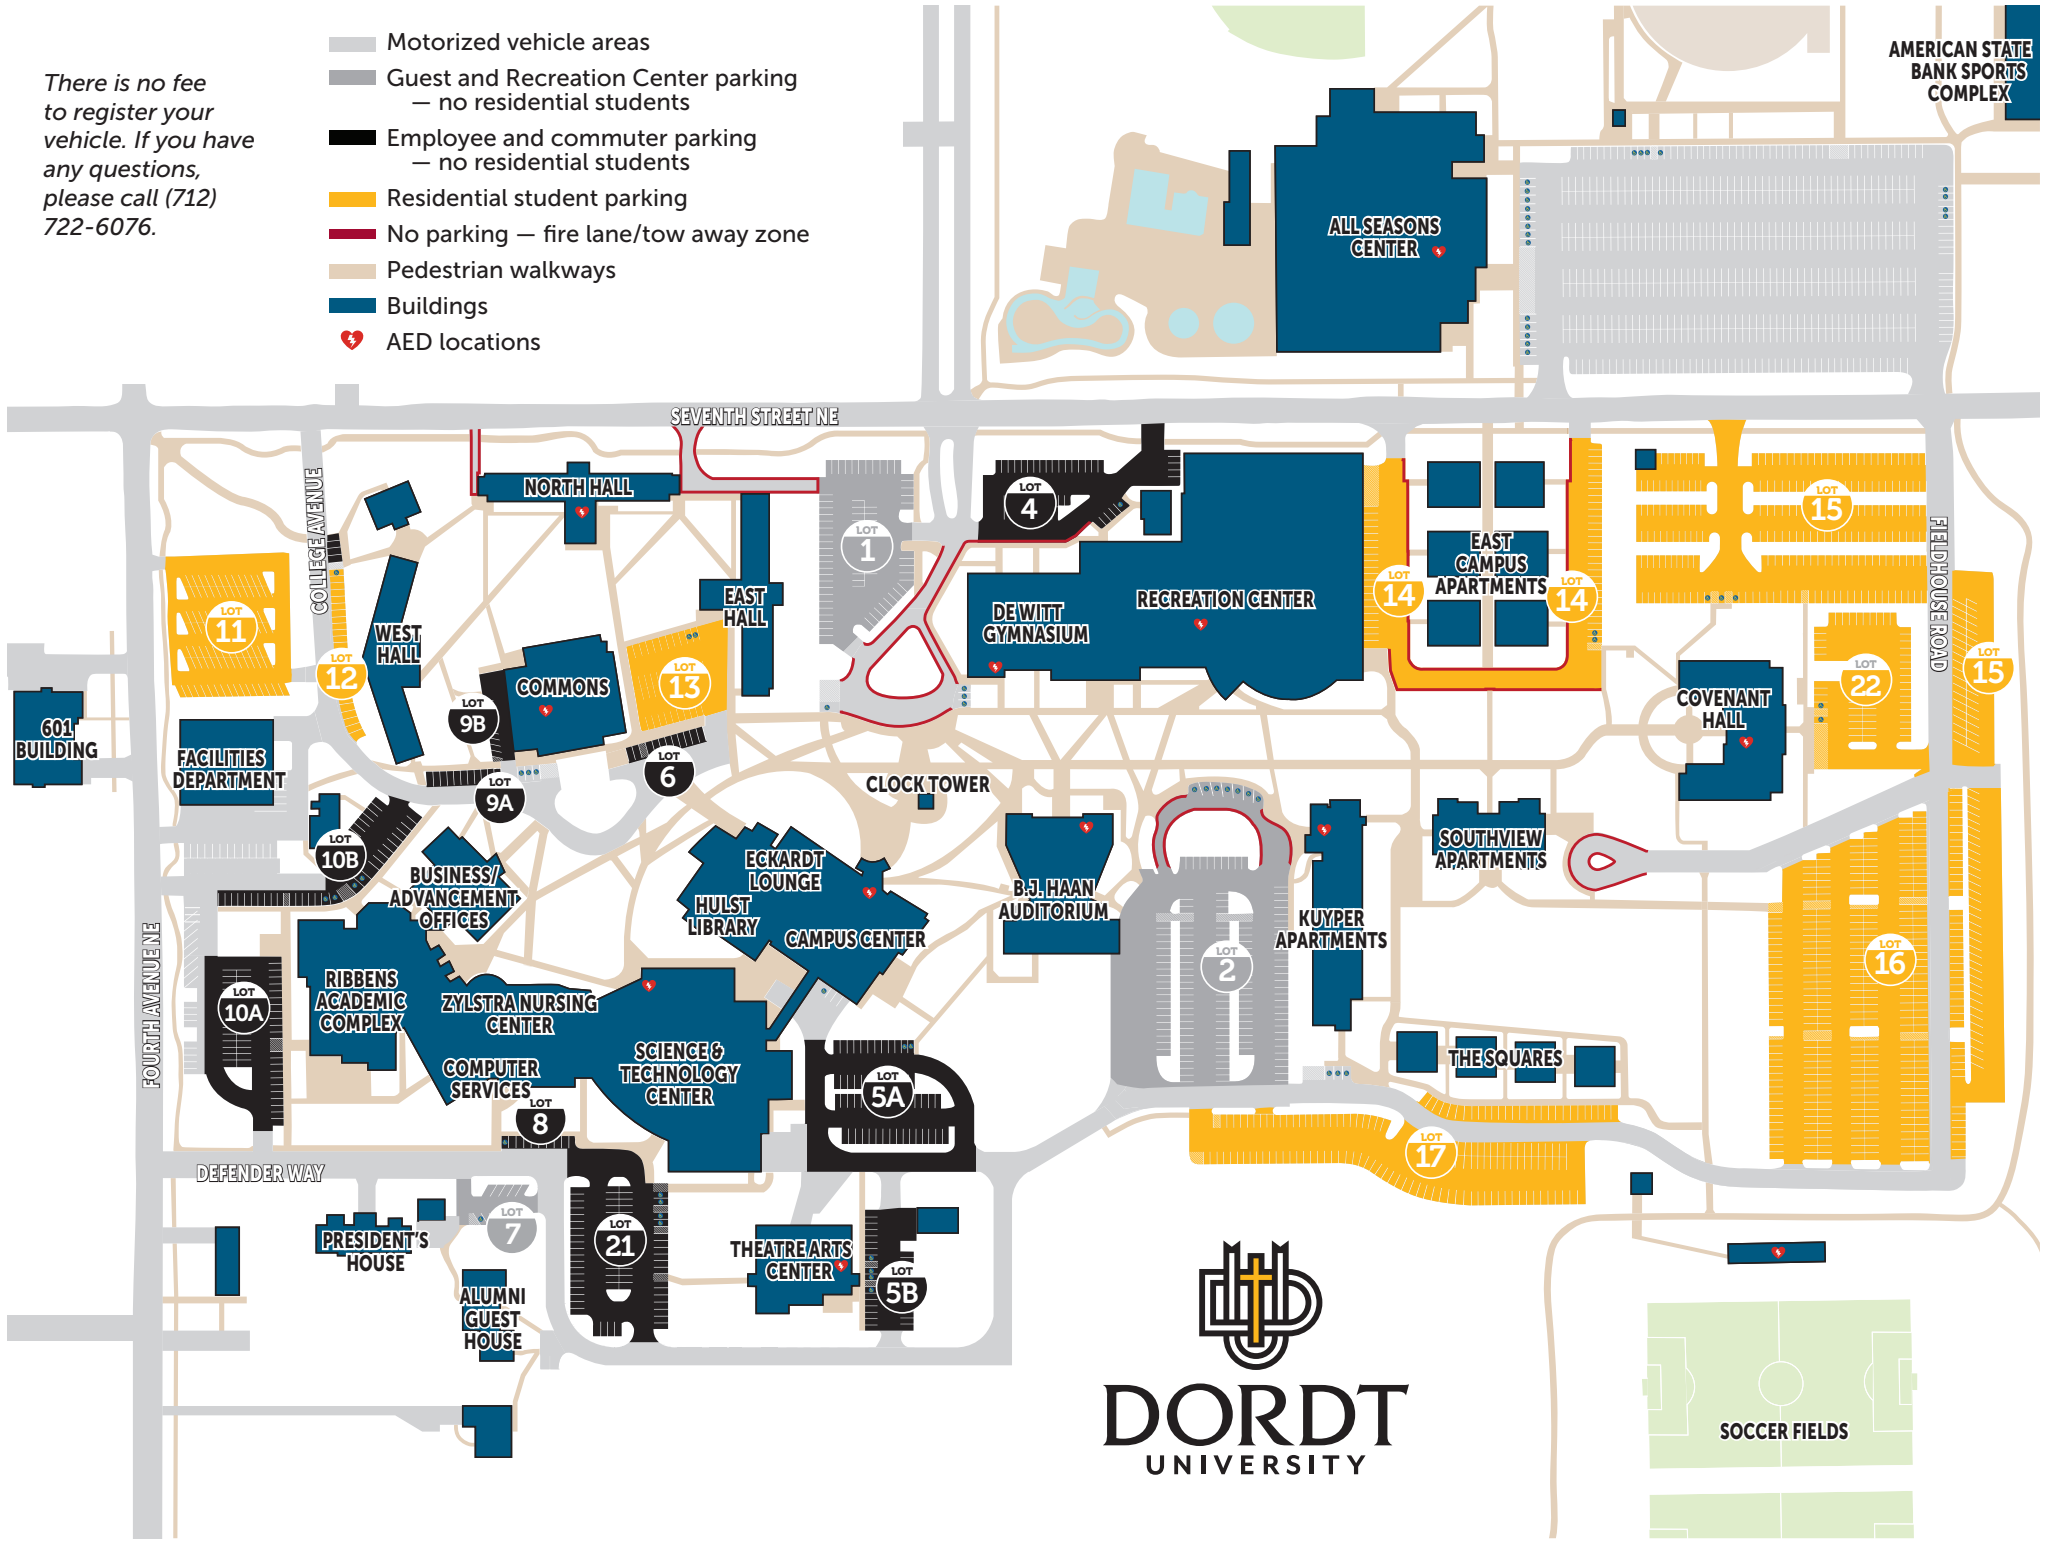

There is no fee to register your vehicle. If you have any questions, please call (712) 722-6076.

-  Motorized vehicle areas
-  Guest and Recreation Center parking — no residential students
-  Employee and commuter parking — no residential students
-  Residential student parking
-  No parking — fire lane/tow away zone
-  Pedestrian walkways
-  Buildings
-  AED locations

AMERICAN STATE BANK SPORTS COMPLEX

SOCCER FIELDS